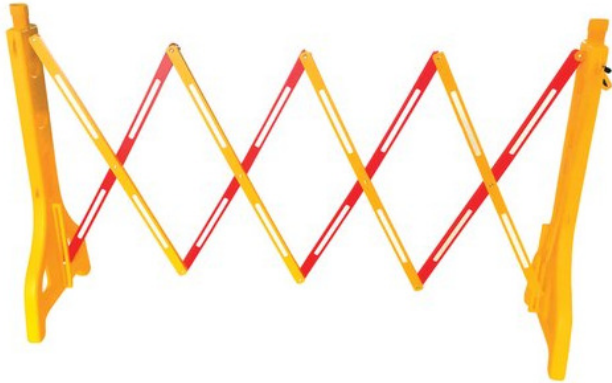

SAFETY BARRIER

Foldable Expandable Barrier

Model no: ABAXN-FEB-Y/R

Size:

- ❖ Length: 2500mm
- ❖ Height: 940mm

Fold / Exp Heavy Barrier

Model no: ABAXN-FEB-R-HD

Size:

- ❖ Length: 2300mm
- ❖ Height: 1000mm