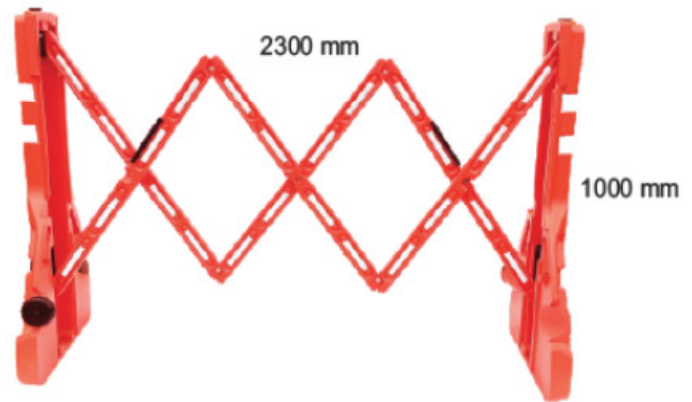

SAFETY BARRIER

Foldable Expandable Barrier

Model no: ABAXN-FEB-Y/R

Size:

- ❖ Length: 2500mm
- ❖ Height: 940mm

Fold / Exp Heavy Barrier

Model no: ABAXN-FEB-R-HD

Size:

- ❖ Length: 2300mm
- ❖ Height: 1000mm

Think Safety

Think ABC

4 PC Modular Foldable Barrier

Model no: ABAXN-IMB

Size:

- ❖ Length: 2600mm
- ❖ Height: 1050mm

 **A.B.C. BROTHERS TECH (I) PRIVATE LIMITED**