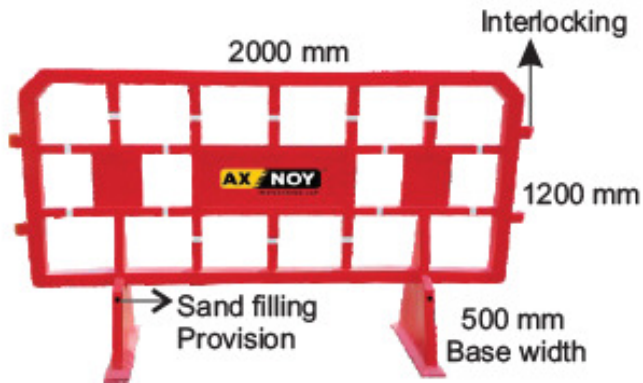

SAFETY BARRIER

Water Fillable Barrier / Handle

Model no: ABAXN-PPB-2M-WFB-RED/YELLOW

Size:

- ❖ Width: 550mm
- ❖ Length: 2000mm
- ❖ Height: 1000mm

Printable logo area:

Center Display: 545 x 250mm

- ❖ Provision for interlocking
- ❖ With handle
- ❖ Provision for water filling
- ❖ Provision for water removal

1 MTR Portable Barrier

Model no: ABAXN-P1M-WFB-RED/YELLOW

Size:

- ❖ Width: 350mm
- ❖ Length: 1060mm
- ❖ Height: 850mm

Printable logo area:

Center Display: 915 x 190mm

- ❖ Provision for interlocking
- ❖ With handle
- ❖ Provision for water filling
- ❖ Provision for water removal

L Shape- Jersey Barrier

Model no: ABAXN-P-NJLSB-RED/YELLOW

Size:

- ❖ Width: 350mm
- ❖ Length: 1000mm
- ❖ Height: 750mm

Printable logo area:

Center Display: 225 x 325mm

Side Display: 138 x 963mm

- ❖ With handle
- ❖ Provision for water filling
- ❖ Provision for water removal

SAFETY BARRIER

1 PC Fence Barrier

Model no: ABAXN-P1-FB-RED/YELLOW

Size:

- ❖ Width: 500mm
- ❖ Length: 2010mm
- ❖ Height: 1210mm

Printable logo area:

Center Display: 210 x 595mm

Side Display: 195 x 215mm