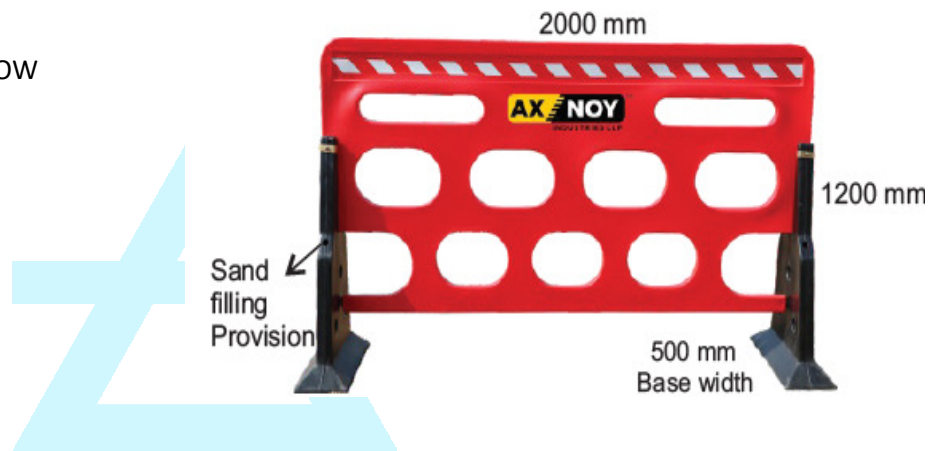

SAFETY BARRIER

Water Fillable Barrier / Handle

Model no: ABAXN-PPB-2M-WFB-RED/YELLOW

Size:

- ❖ Width: 550mm
- ❖ Length: 2000mm
- ❖ Height: 1000mm

Printable logo area:

Center Display: 545 x 250mm

- ❖ Provision for interlocking
- ❖ With handle
- ❖ Provision for water filling
- ❖ Provision for water removal

SAFETY BARRIER

1 PC Fence Barrier

Model no: ABAXN-P1-FB-RED/YELLOW

Size:

- ❖ Width: 500mm
- ❖ Length: 2010mm
- ❖ Height: 1210mm

Printable logo area:

Center Display: 210 x 595mm

Side Display: 195 x 215mm

- ❖ Interlocking provision
- ❖ Sand filling provision

3 PC Heavy Duty Barrier

Model no: ABAXN-P3-HDB-RED/YELLOW

Size:

- ❖ Width: 500mm
- ❖ Length: 2000mm
- ❖ Height: 1200mm

Printable logo area:

Center Display: 220 x 650mm

- ❖ With sand filling provision

Think Safety

Think ABC

2 MTR Water Fillable Barrier

Model no: ABAXN-P2M-WFB-RED/YELLOW

Size:

- ❖ Width: 580mm
- ❖ Length: 2000mm
- ❖ Height: 1000mm

Printable logo area: