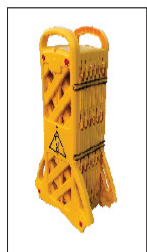

SAFETY BARRIER

3 PC Modular Foldable Barrier

Model no: ABAXN-HDIOB

Size:

- ❖ Length: 6000mm
- ❖ Height: 780mm

Foldable Expandable Interlocking Folding Fence
Barrier-5000

Model no: ABAXN-FEB-IFB-ORANGE-5000

Size:

- ❖ Length: 5000mm
- ❖ Height: 1000mm

Open

Closed

Right Angle
Square Shape
Fold

Closed

3900 mm

1000 mm

Open

Multipurpose Foldable Heavy Duty Barrier-Yellow
3900

Model no: ABAXN-FEB-MPHD-YELLOW-3900

Size:

- ❖ Length: 3900mm
- ❖ Height: 1000mm

I think safety... Think ABC

4 PC Portable Elevator Barrier

Model no: ABAXN-FEPB-4PC

Size:

- ❖ Length: 2250mm
- ❖ Height: 950mm

A.B.C. BROTHERS TECH (I) PRIVATE LIMITED

"ABC HOUSE" 14/15, Shivam Estate, Nr. Ujala Circle, B/h. SBI & Deepkamal Bajaj, S. G. Highway, Sarkhej, AHMEDABAD-382210. GUJARAT, INDIA
☎ +91 79 2689 0331 / 4 / 9 📠 +91 99099 88233, +91 99099 88198 / 7 / 6 📧 info@abcbrothers.in 🌐 www.abcbrothers.in