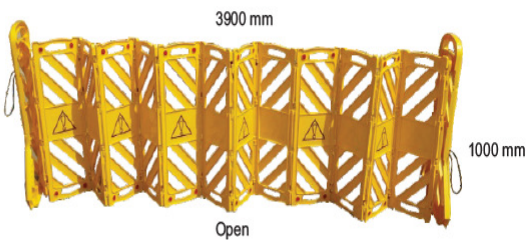

3900 mm

1000 mm

Open

Multipurpose Foldable Heavy Duty Barrier-Yellow
3900

Model no: ABAXN-FEB-MPHD-YELLOW-3900

Size:

- ❖ Length: 3900mm
- ❖ Height: 1000mm

I think safety... Think ABC

4 PC Portable Elevator Barrier

Model no: ABAXN-FEPB-4PC

Size:

- ❖ Length: 2250mm
- ❖ Height: 950mm